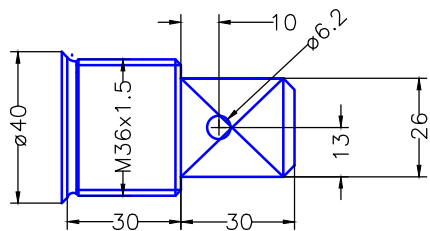

Detail A

Build no. BAV-DE-H33

Modify date	Project: Bavaria 33C, type H33 2005-07	
Modify date	RUD34 with 63mm stock	
Modify date	Scale: 1:10	Date: 19.01.15
Modify date	Material: ALU6082	Drawing no. BA311156
Modify date	Filename (dwg): Bavaria 33C H33	
Modify date	Drawn by: jr	