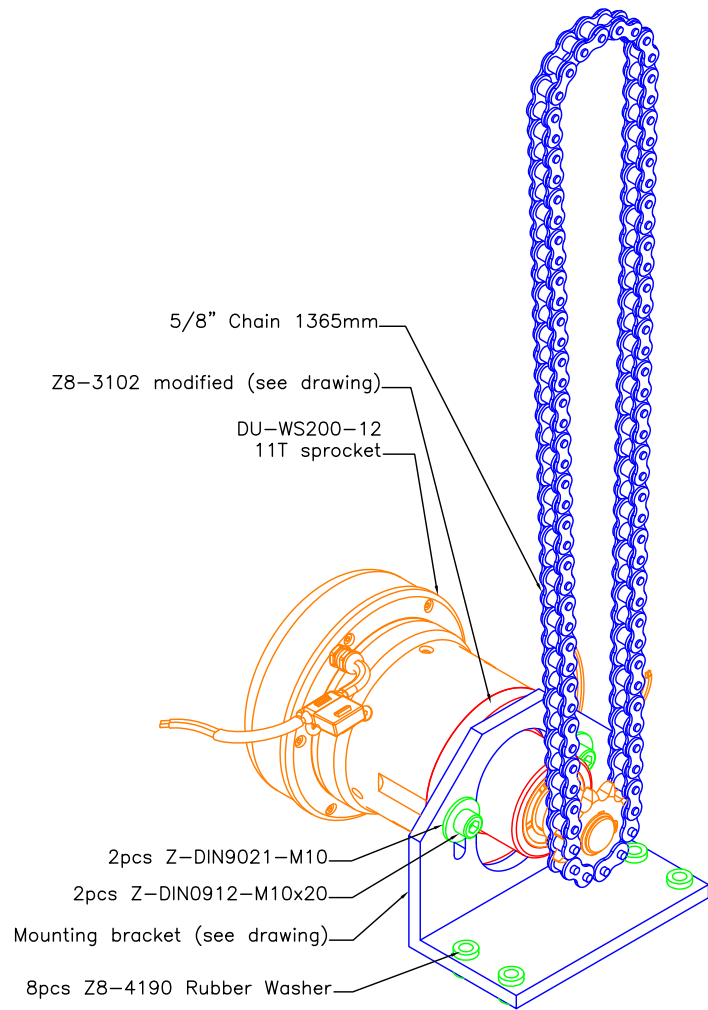

Item	DU-WS12 Mounting flange	
Rev	Modified for Bavaria 32/35	
Author	16/04-2012	
Material	Alu 6082	
Part no.	Z8-3102	
Part name	Mounting flange	

Modify date	Project: Bavaria 32/32NC/35	
Modify date	Drive Unit DU-WS200-12	
Modify date	Scale 1:5	Date 16/04-2012
Modify date	Material —	Drawing no. —
Modify date	Filename Bavaria 32-35 Drive unit	
Modify date	Drawn by KJ	