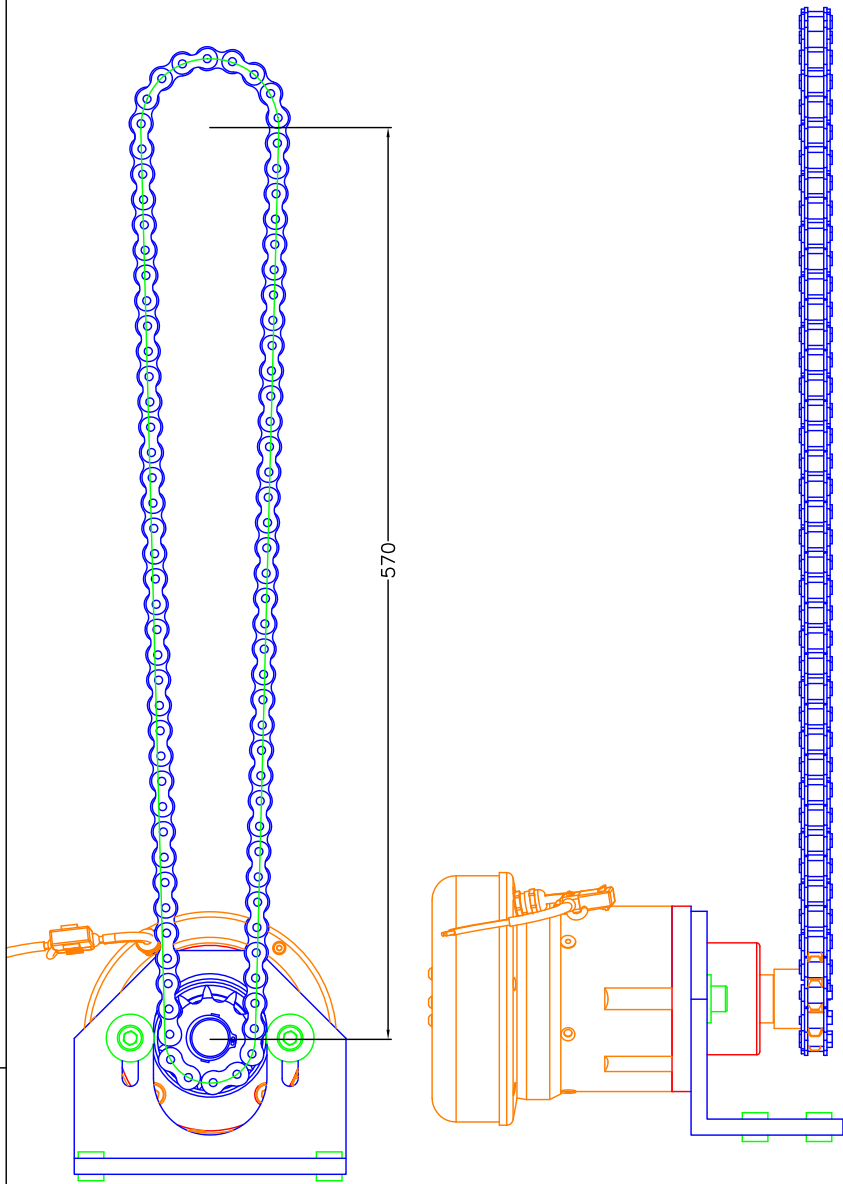

Item	DU-WS12 Mounting flange	
Rev	Modified for Bavaria 32/35	
Author	16/04-2012	
Material	Alu 6082	
Part no.	Z8-3102	
Part name	Mounting flange	

Modify date	Project: Bavaria 32/32NC/35	
Modify date	Drive Unit DU-WS200-12	
Modify date	Scale 1:5	Date 16/04-2012
Modify date	Material —	Drawing no. —
Modify date	Filename Bavaria 32-35 Drive unit	
Modify date	Drawn by KJ	