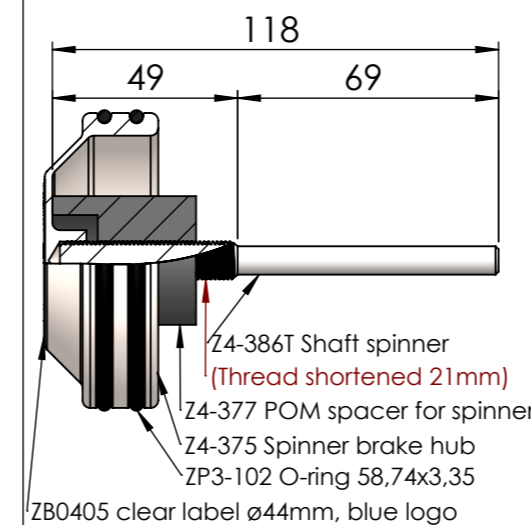

SP-SP125
for Carbonautica wheel
(TRS1028)

TRS1018
Hanse composite wheel