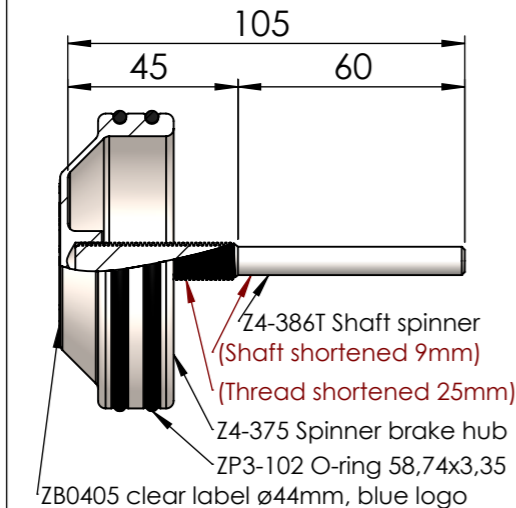

SP-SP105
Bavaria composite wheel
(BA422060)