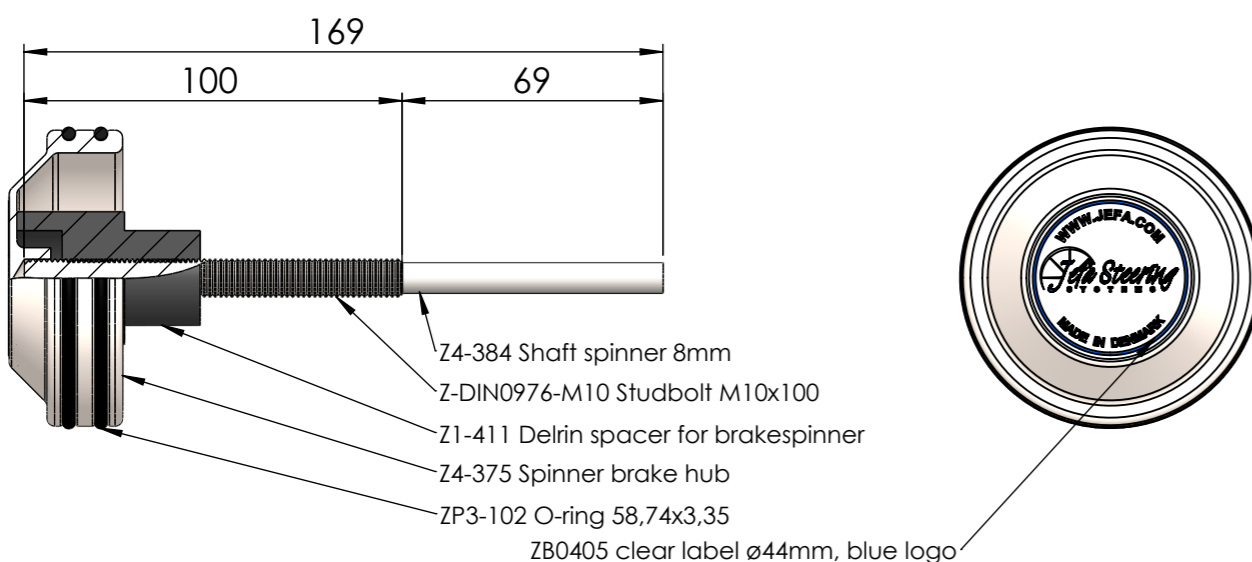

SP-SP139
Jefa tandem spoke wheel
(TRS0089)

SP-SP133 for Jefa carbon wheel small cone BS25

Special brakespinners

SP-SP143 for Jefa carbon wheel big cone BS30

SP-SP150 for Jefa carbon wheel big cone BS25

SP-SP169Dis for Jefa Diseng. wheel big cone