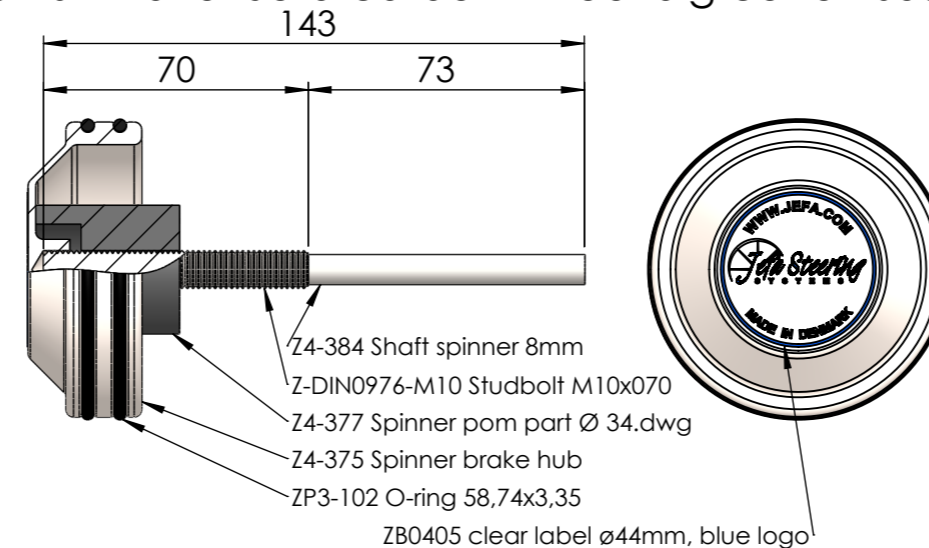

SP-SP139
Jefa tandem spoke wheel
(TRS0089)

SP-SP133 for Jefa carbon wheel small cone BS25

Special brakespinners

SP-SP143 for Jefa carbon wheel big cone BS30

SP-SP150 for Jefa carbon wheel big cone BS25

SP-SP169Dis for Jefa Diseng. wheel big cone