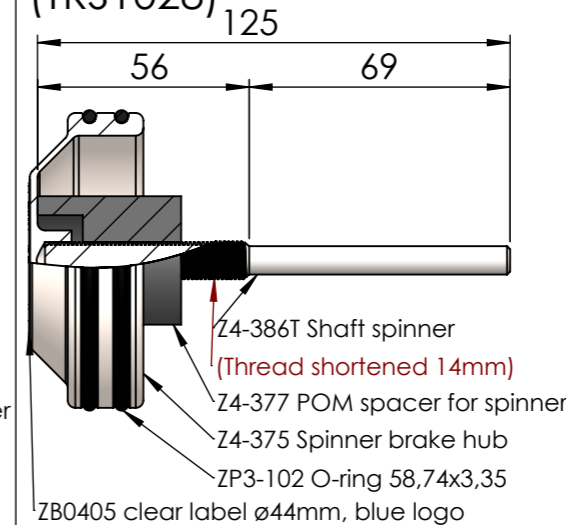

Standard brakespinners

SP-SP095
Jefa single spoke wheel
(TRS0088)

SP-SP105
Bavaria composite wheel
(BA422060)

SP-SP118
Jefa composite wheel
(WHG wheel)

TRS1018
Hanse composite wheel

SP-SP125
for Carbonautica wheel
(TRS1028)

Brakespinners for disengagement unit

SP-SP173Dis for Jefa diseng. wheel small cone