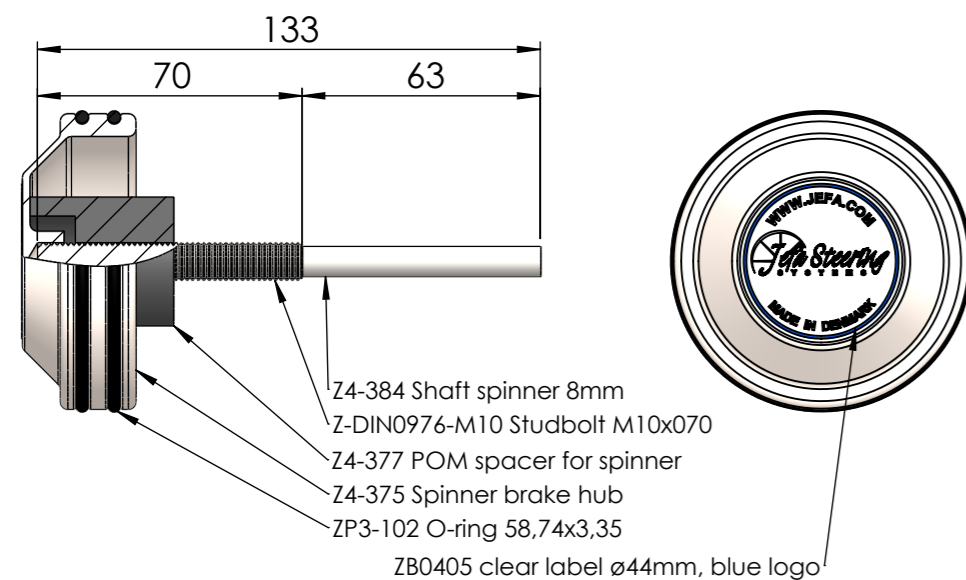

Standard brakespinners

SP-SP095
Jefa single spoke wheel
(TRS0088)

SP-SP105
Bavaria composite wheel
(BA422060)

SP-SP118
Jefa composite wheel
(WHG wheel)

TRS1018
Hanse composite wheel

SP-SP125
for Carbonautica wheel
(TRS1028)

SP-SP139
Jefa tandem spoke wheel
(TRS0089)

SP-SP133 for Jefa carbon wheel small cone BS25

Special brakespinners

SP-SP143 for Jefa carbon wheel big cone BS30

SP-SP150 for Jefa carbon wheel big cone BS25

SP-SP169Dis for Jefa Diseng. wheel big cone

Brakespinners for disengagement unit

SP-SP173Dis for Jefa diseng. wheel small cone