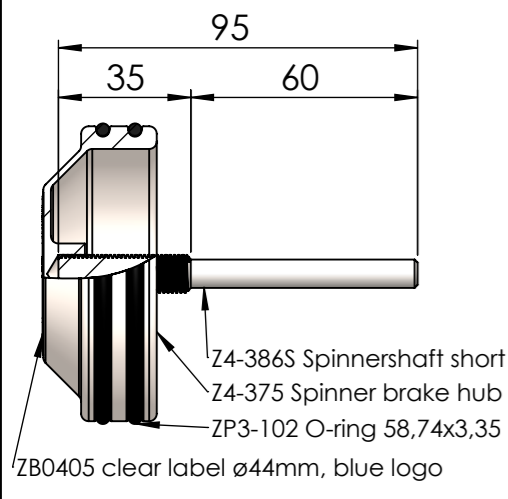

Standard brakespinners

SP-SP095
Jefa single spoke wheel
(TRS0088)