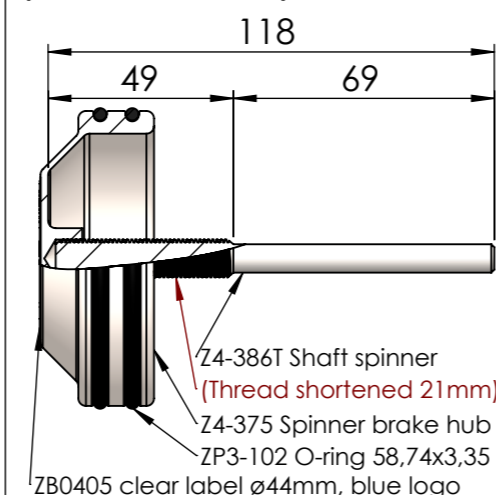

SP-SP118
Jefa composite wheel
(WHG wheel)