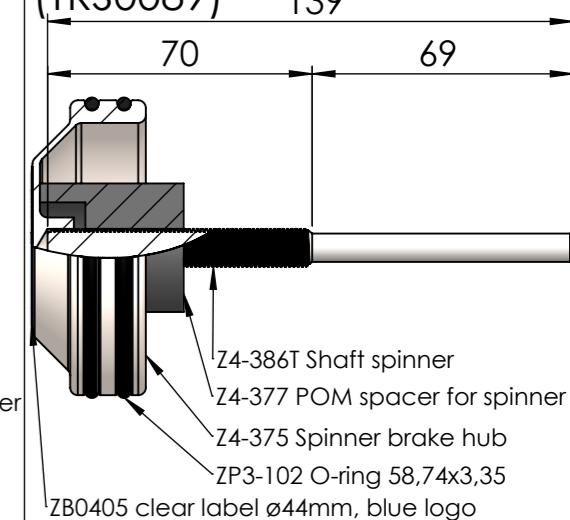

Standard brakespinners

SP-SP095
Jefa single spoke wheel
(TRS0088)

SP-SP105
Bavaria composite wheel
(BA422060)

SP-SP118
Jefa composite wheel
(WHG wheel)

TRS1018
Hanse composite wheel

SP-SP125
for Carbonautica wheel
(TRS1028)

SP-SP139
Jefa tandem spoke wheel
(TRS0089)

SP-SP133 for Jefa carbon wheel small cone BS25

Special brakespinners

SP-SP143 for Jefa carbon wheel big cone BS30

SP-SP150 for Jefa carbon wheel big cone BS25

SP-SP169Dis for Jefa Diseng. wheel big cone

Brakespinners for disengagement unit

SP-SP173Dis for Jefa diseng. wheel small cone