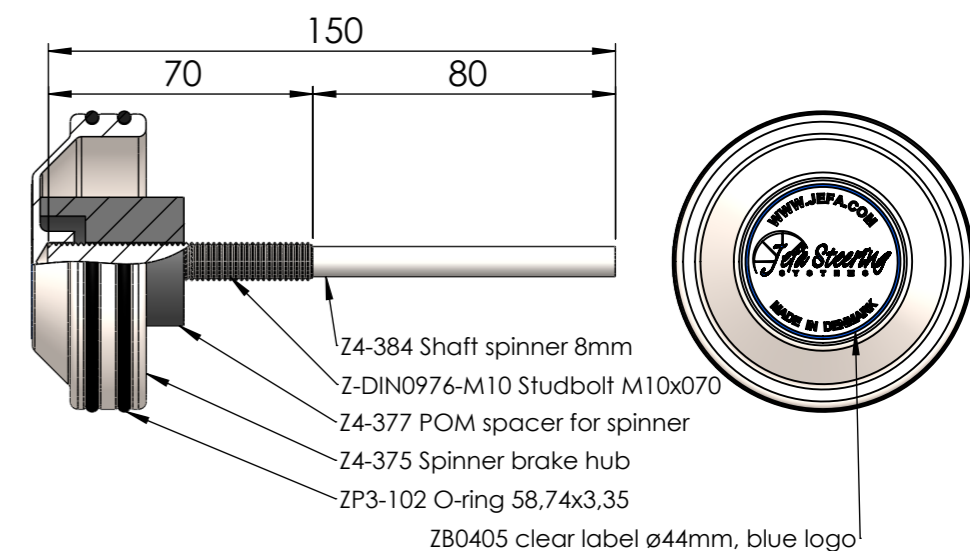

SP-SP139
Jefa tandem spoke wheel
(TRS0089)

SP-SP133 for Jefa carbon wheel small cone BS25

Special brakespinners

SP-SP143 for Jefa carbon wheel big cone BS30

SP-SP150 for Jefa carbon wheel big cone BS25

SP-SP169Dis for Jefa Diseng. wheel big cone