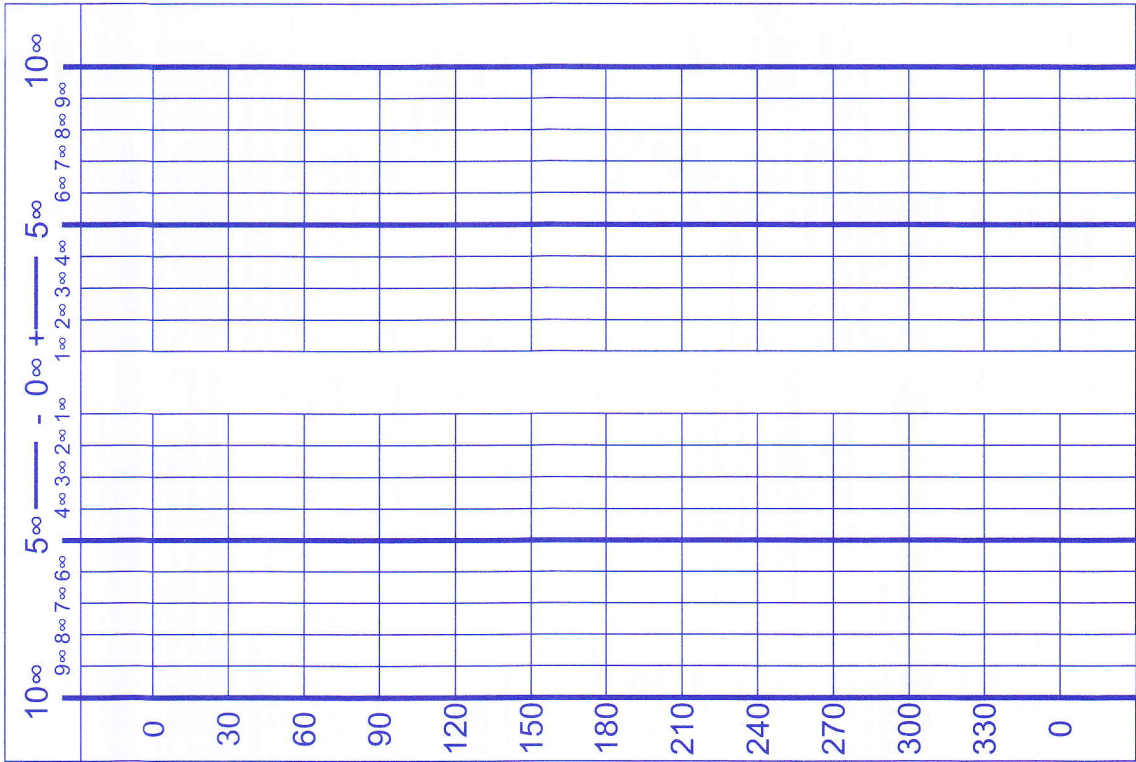

# DEVIATION CURVE

# OLYMPIC 135

Code : 31301

OLYMPIC 135

12-24V