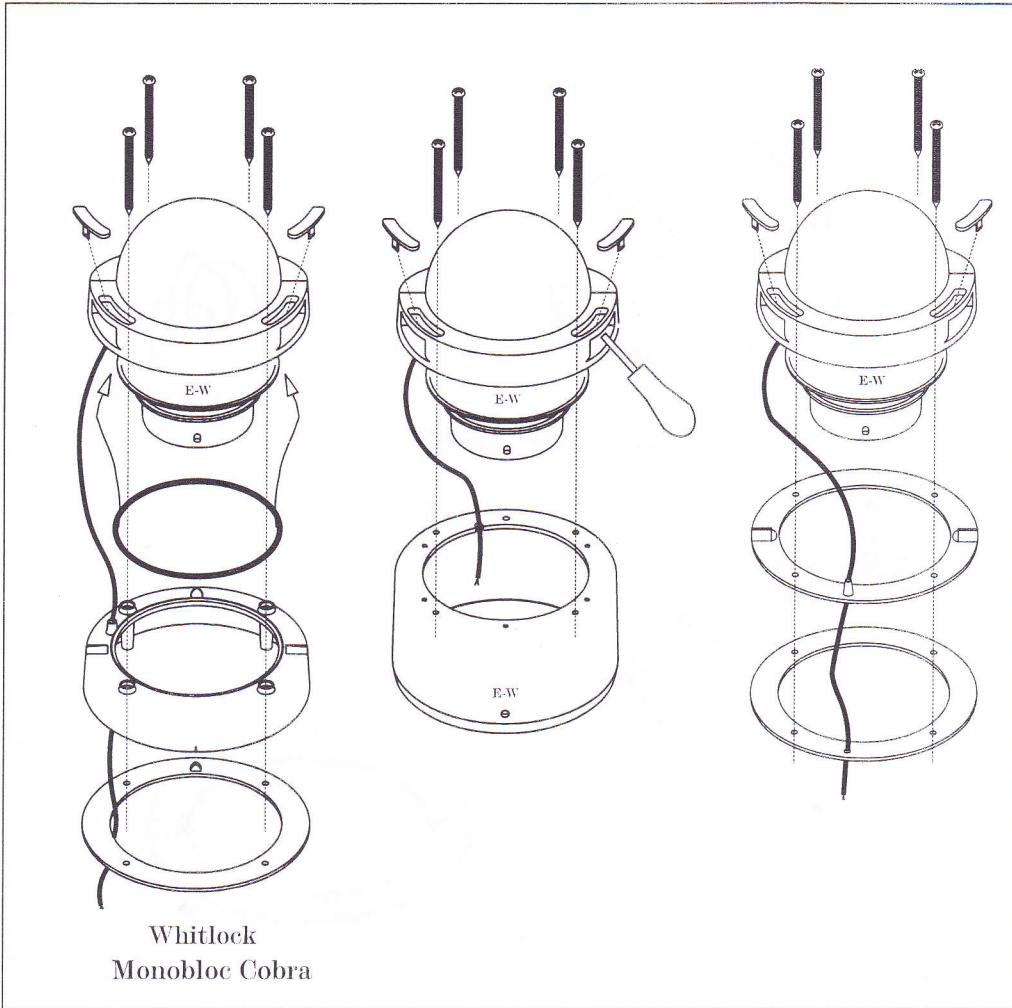

# DEVIATION CURVE

# OLYMPIC 135

Code : 31301

OLYMPIC 135

12-24V