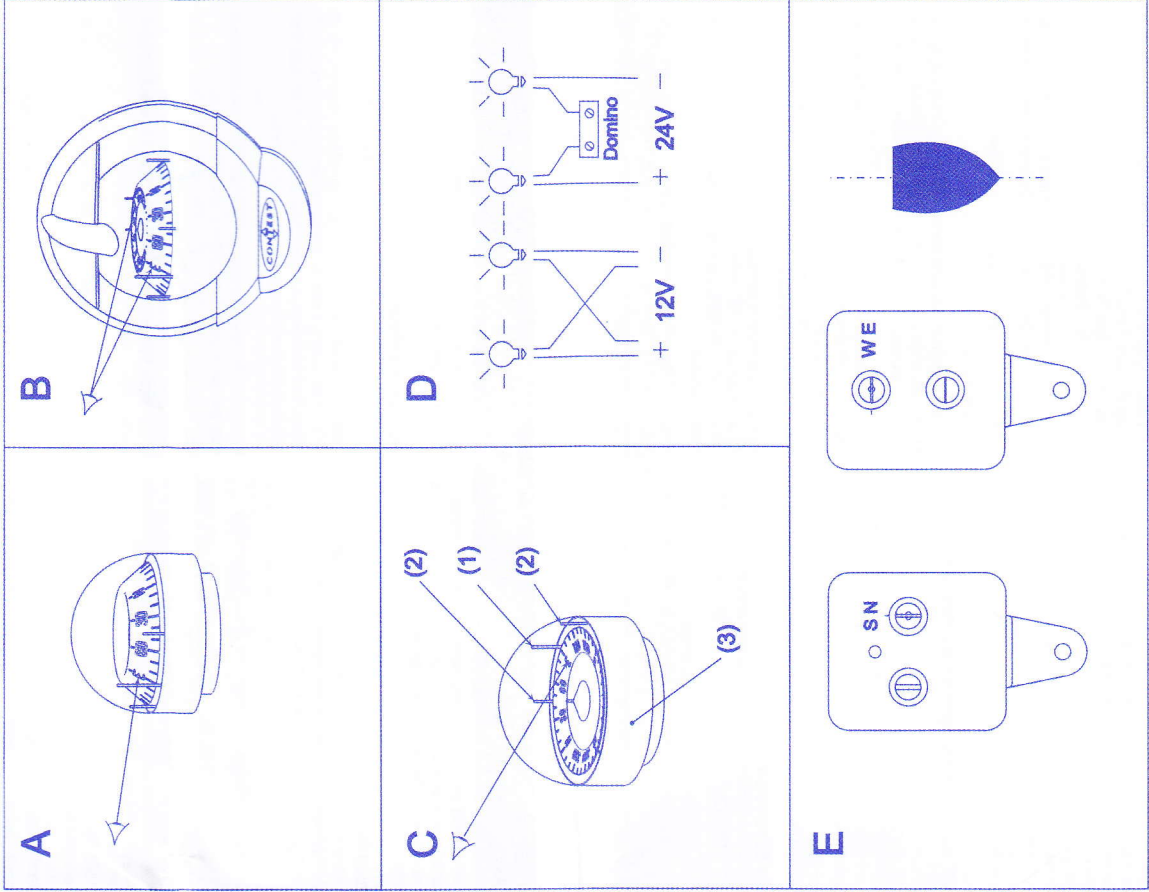

# DEVIATION CURVE

# OLYMPIC 135

Code : 31301

OLYMPIC 135

12-24V