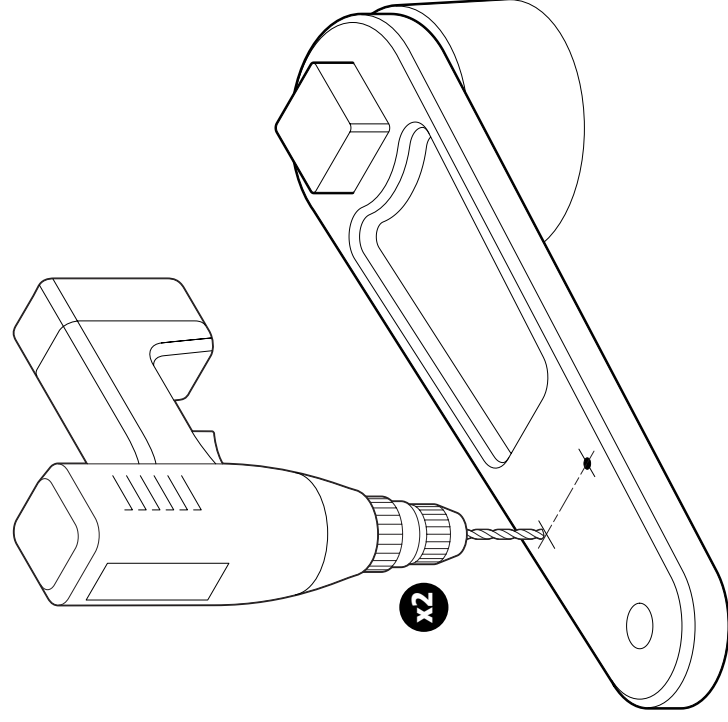

Parts Supplied

Tools Required

Raymarine Ltd, Portsmouth, Hampshire, UK PO3 5TD
Raymarine Inc. Nashua, NH 03063-4219, USA
Recyclable Material - Please dispose of responsibly.

+44 (0) 23 9269 3611
Toll Free: 800-539-5539
+1 603-881-5200

87012-1

DC388-1

2.

DC388-1

TEMPLATE OTHER SIDE

1. Installation Checks

Check
Center the rudder
Centrer le gouvernail
Ruder zentrieren
Centro del timón
Centrare il timone

DC388-1

3.

DC388-1